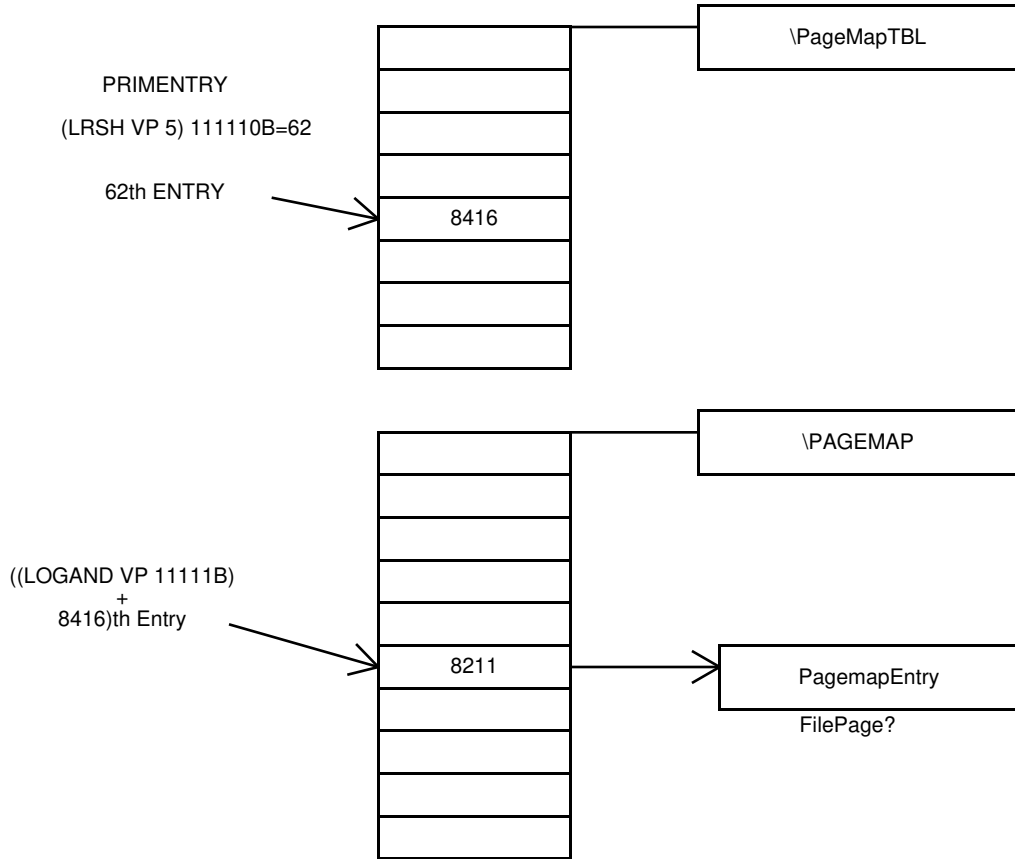

\LOOKUPPAGEMAP

VP= 11111010000B=2000

Operations by Using \FPTOVP